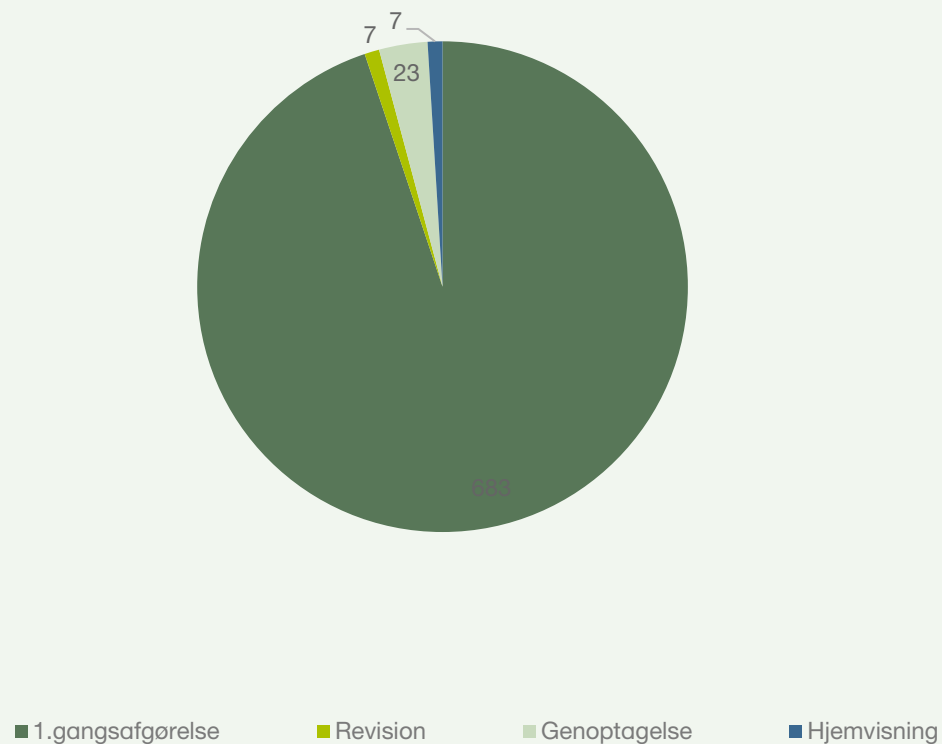

Verserende sager

Verserende sager, fordelt på forløb, pr. 01/01-26