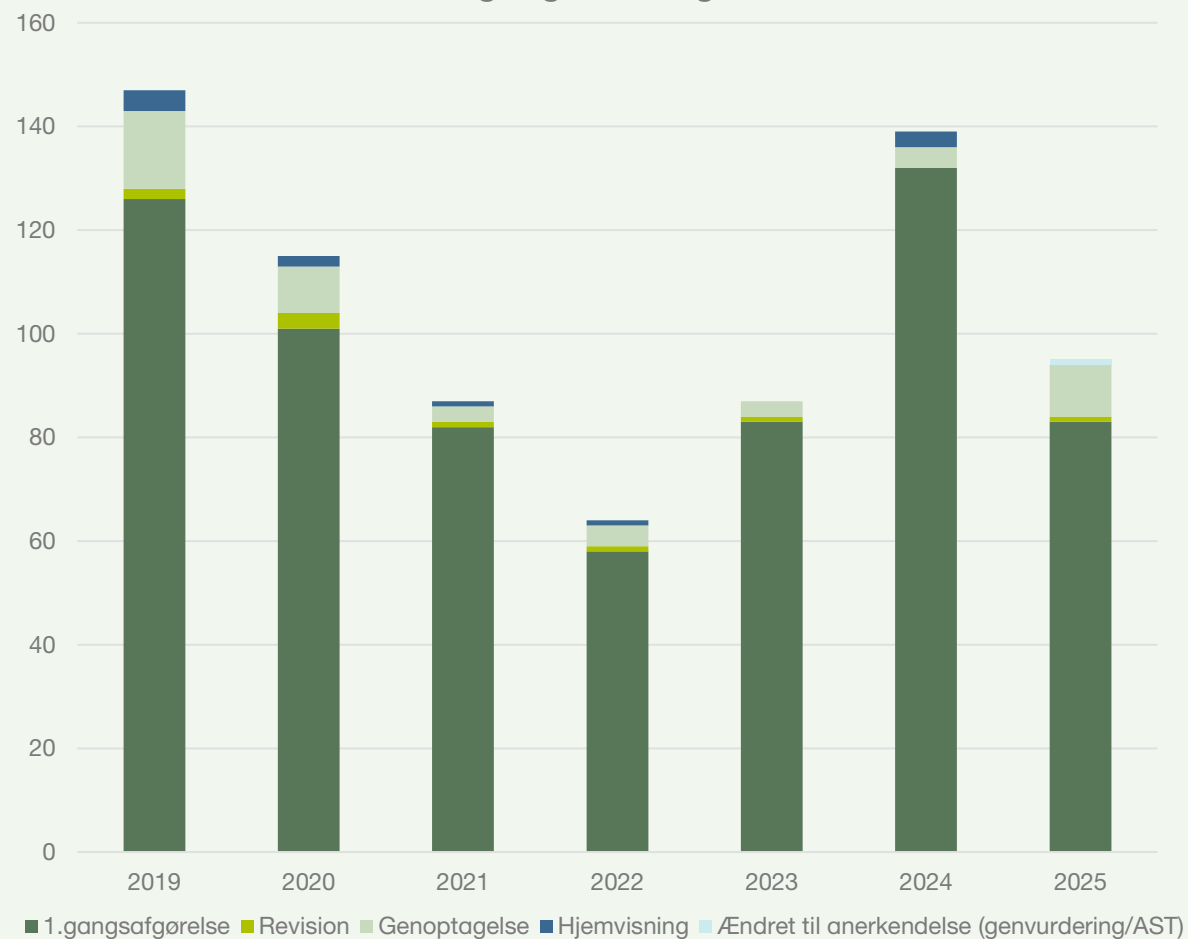

Tilgang af E-sager

Note: Tilgang af E-sager er meget svingende, grundet få sager.