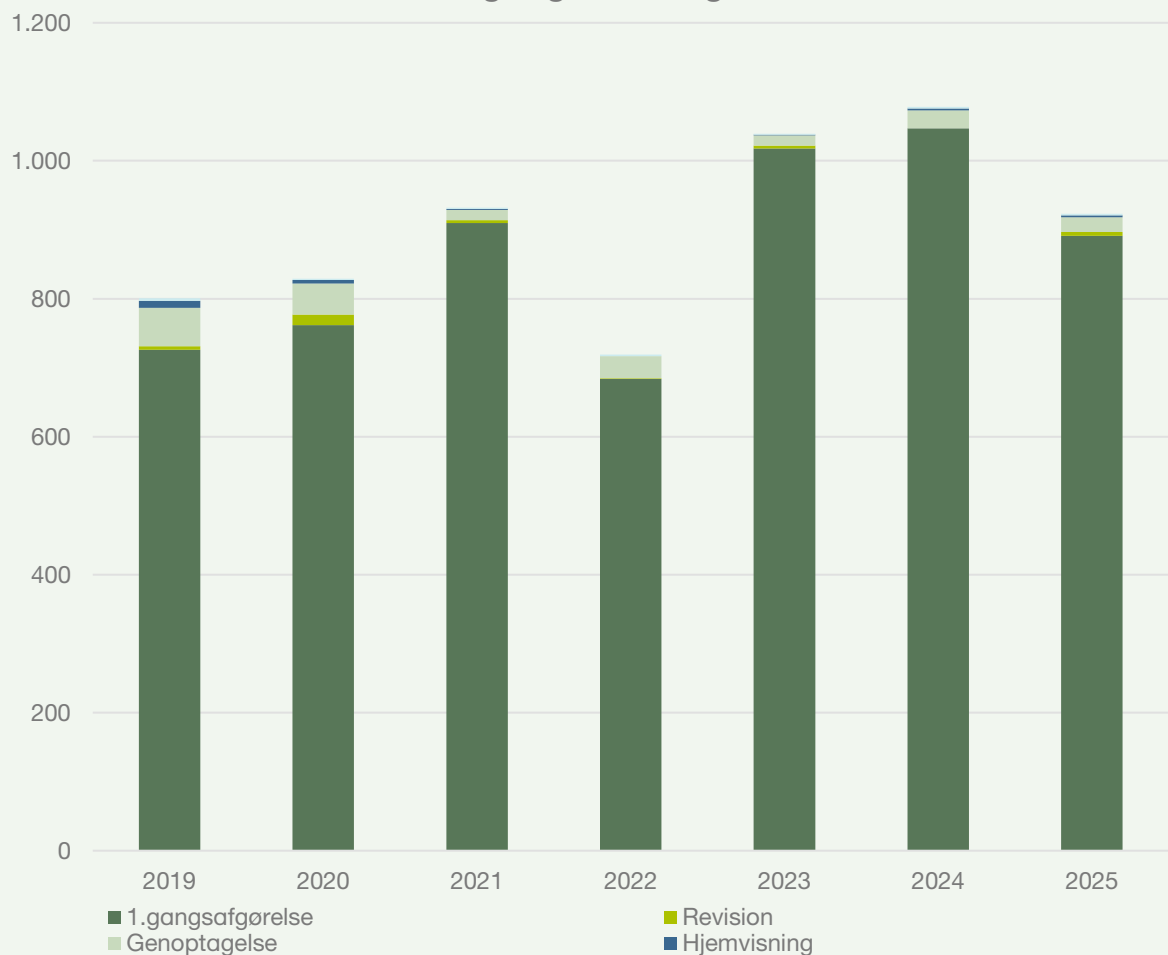

Tilgang af sager i Grønland, fordelt på forløb

Tilgang af U-sager